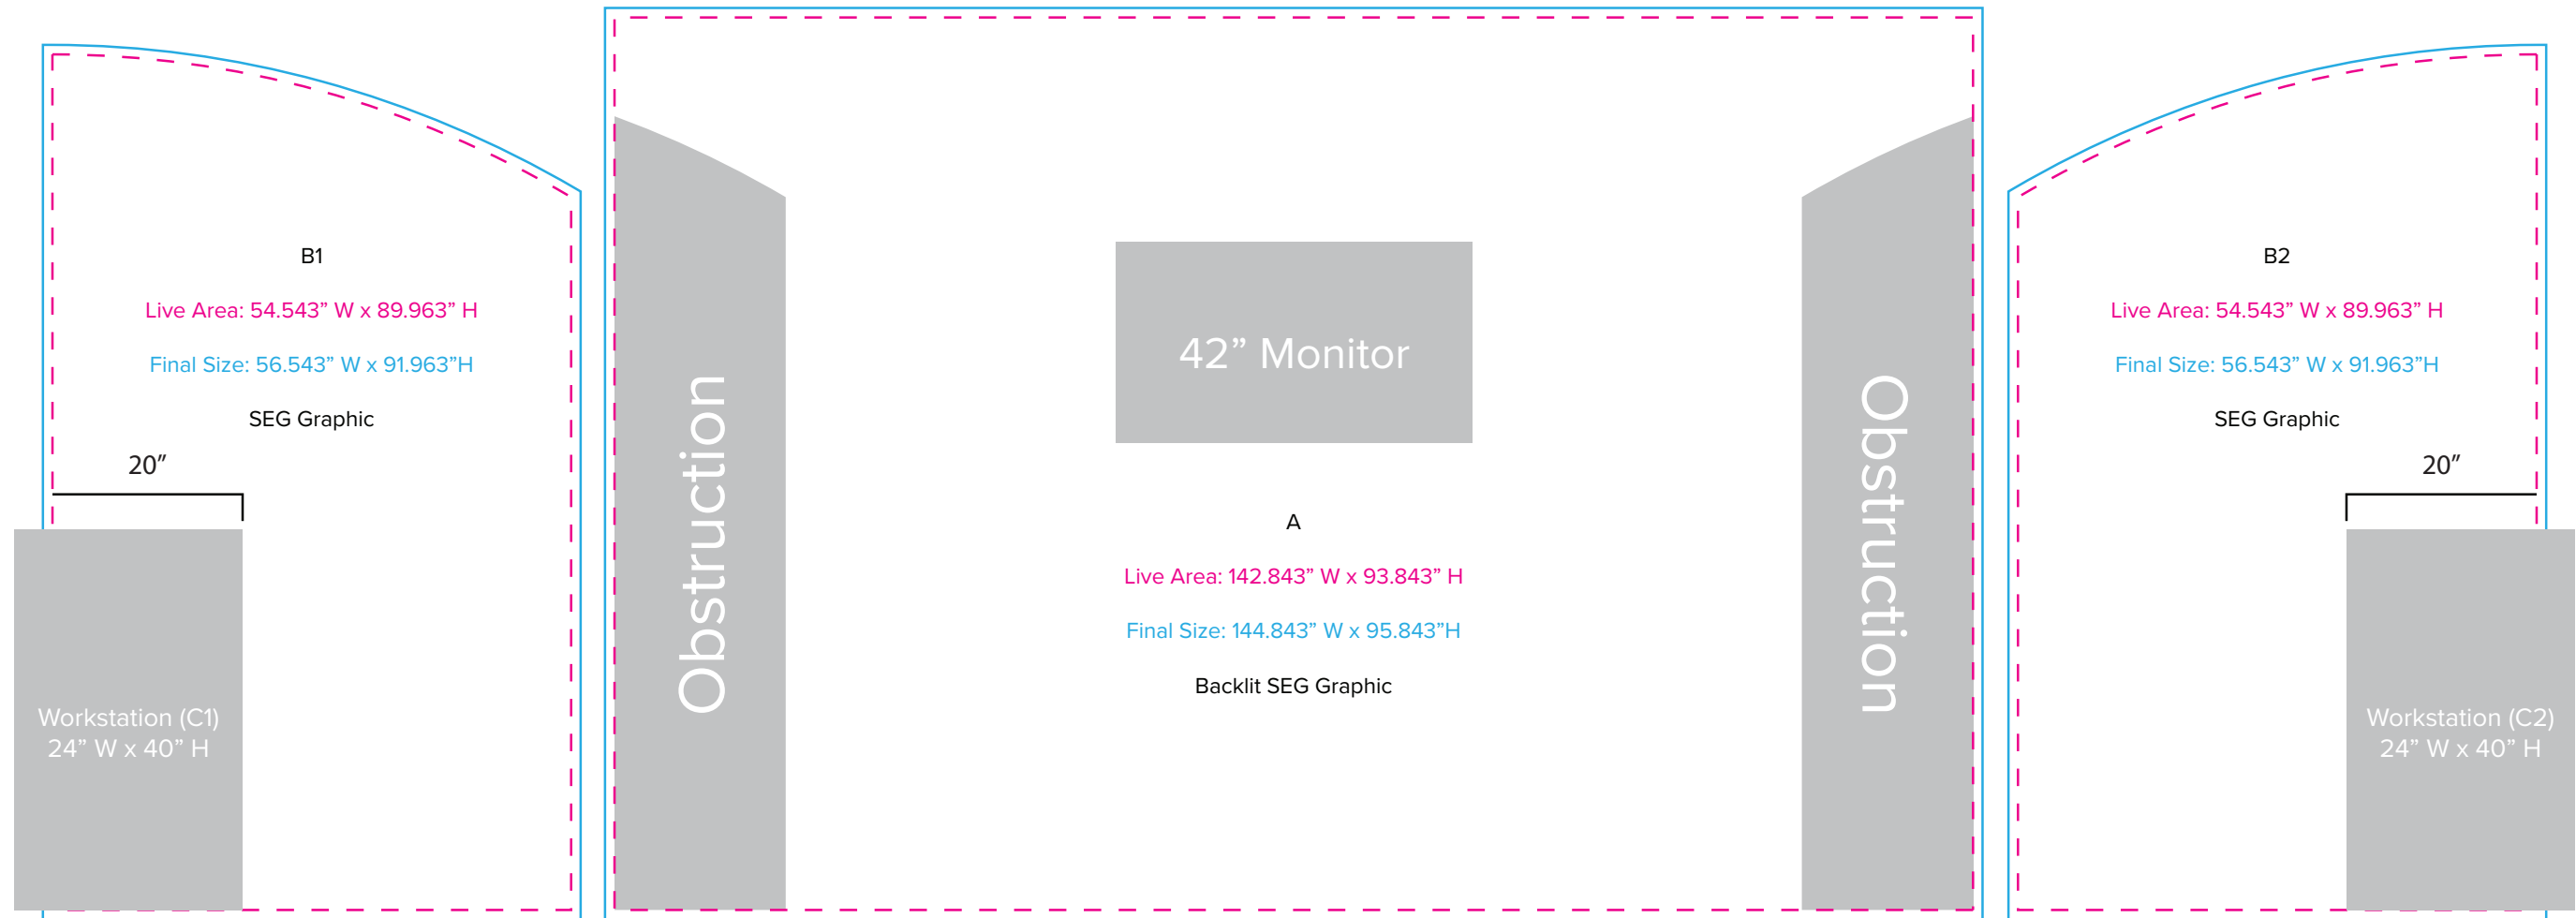

Graphic Template
10 x 20 Inline Exhibit
Backwall Fabric Graphics

NOTE: All Raster Art (jpg, tiff,psd, png, etc.) must be at least 100 dpi at print size.
Standard kits are often customized. Please check with Customer Service to ensure that this template matches your specific job.

Graphic Template
Backwall Workstation Counters

NOTE: All Raster Art (jpg, tiff,psd, png, etc.) must be at least 100 dpi at print size.

Standard kits are often customized. Please check with Customer Service to ensure that this template matches your specific job.