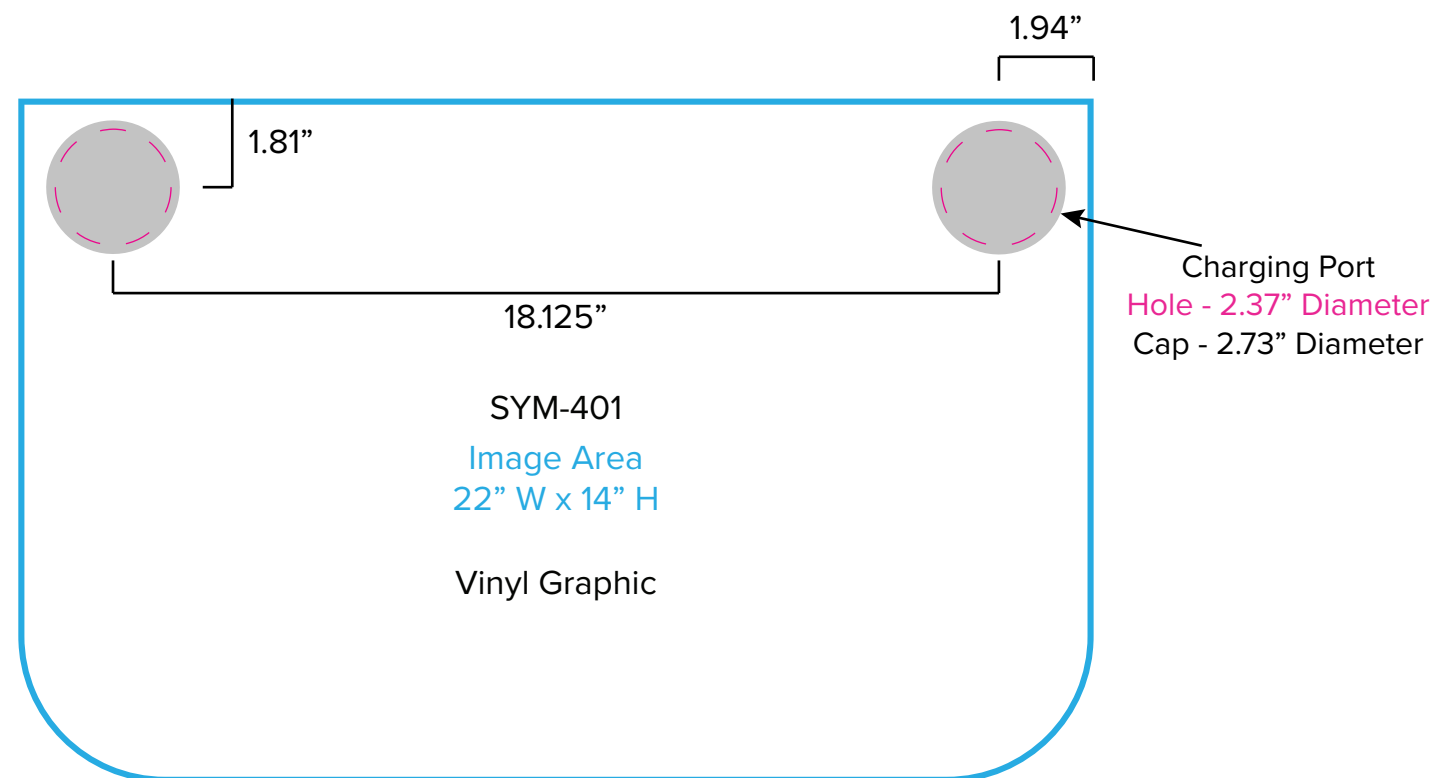

Graphic Template  
10 x 20 Inline Exhibit  
Backwall Fabric Graphics

NOTE: All Raster Art (jpg, tiff, psd, png, etc.) must be at least 100 dpi at print size.  
Standard kits are often customized. Please check with Customer Service to ensure that this template matches your specific job.

# Graphic Template Backwall Workstation Countertop

Countertop Graphics **NOT** included in base price. Please request pricing.

NOTE: All Raster Art (jpg, tiff,psd, png, etc.) must be at least 100 dpi at print size.  
Standard kits are often customized. Please check with Customer Service to ensure that this template matches your specific job.

# Graphic Template Reception Counter

NOTE: All Raster Art (jpg, tiff,psd, png, etc.) must be at least 100 dpi at print size.  
Standard kits are often customized. Please check with Customer Service to ensure that this template matches your specific job.