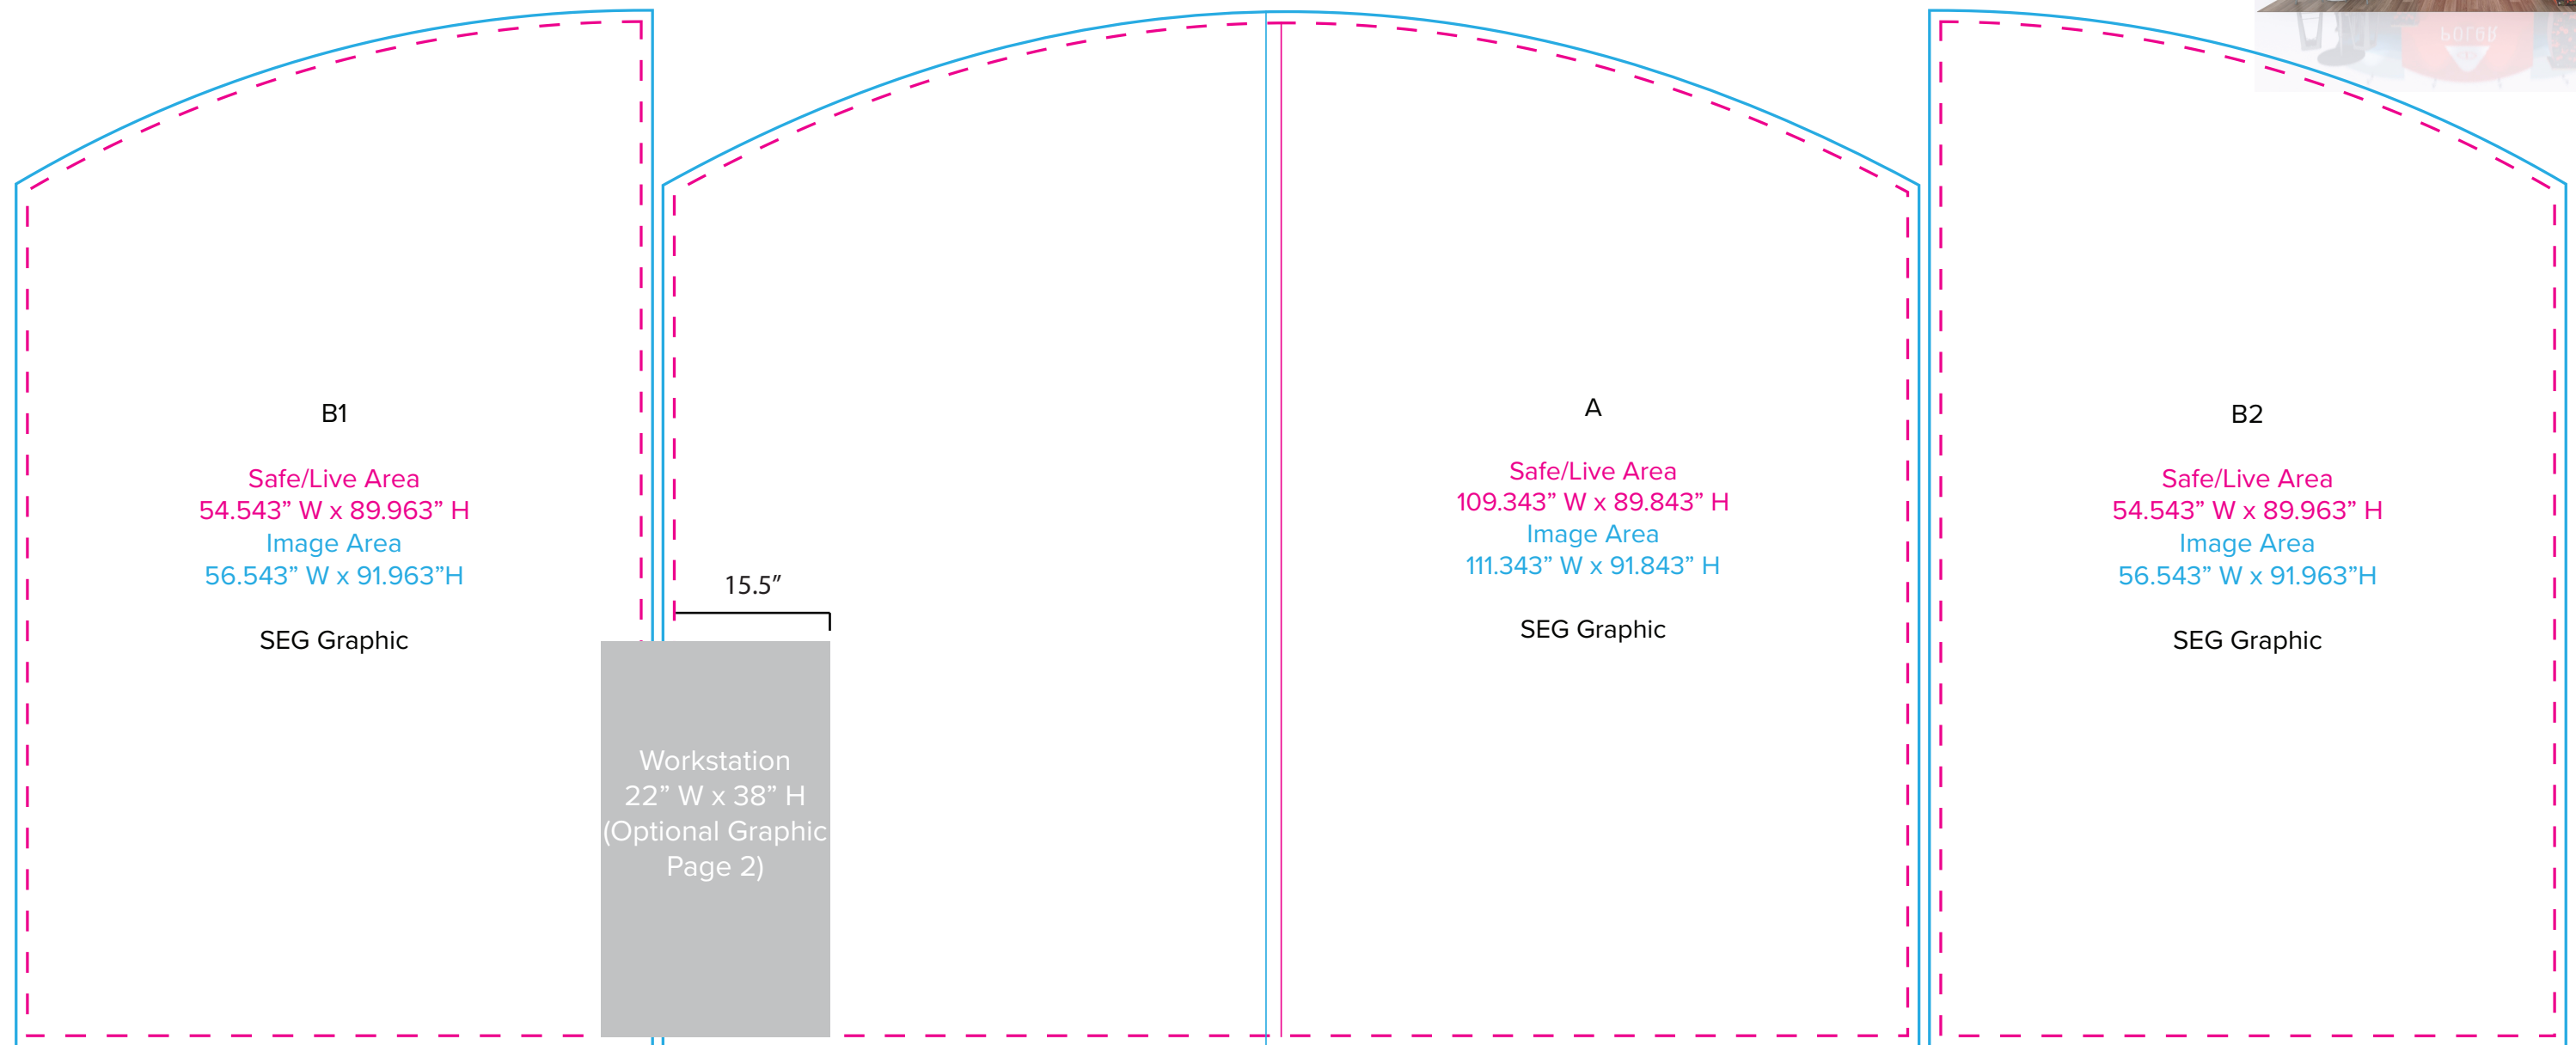

Graphic Template  
10 x 20 Inline Exhibit  
Backwall Fabric Graphics

NOTE: All Raster Art (jpg, tiff, psd, png, etc.) must be at least 100 dpi at print size.  
Standard kits are often customized. Please check with Customer Service to ensure that this template matches your specific job.

# Graphic Template Backwall Workstation Countertop

Countertop Graphics **NOT** included in base price. Please request pricing.

NOTE: All Raster Art (jpg, tiff,psd, png, etc.) must be at least 100 dpi at print size.  
Standard kits are often customized. Please check with Customer Service to ensure that this template matches your specific job.

# Graphic Template Reception Counter

NOTE: All Raster Art (jpg, tiff,psd, png, etc.) must be at least 100 dpi at print size.  
Standard kits are often customized. Please check with Customer Service to ensure that this template matches your specific job.