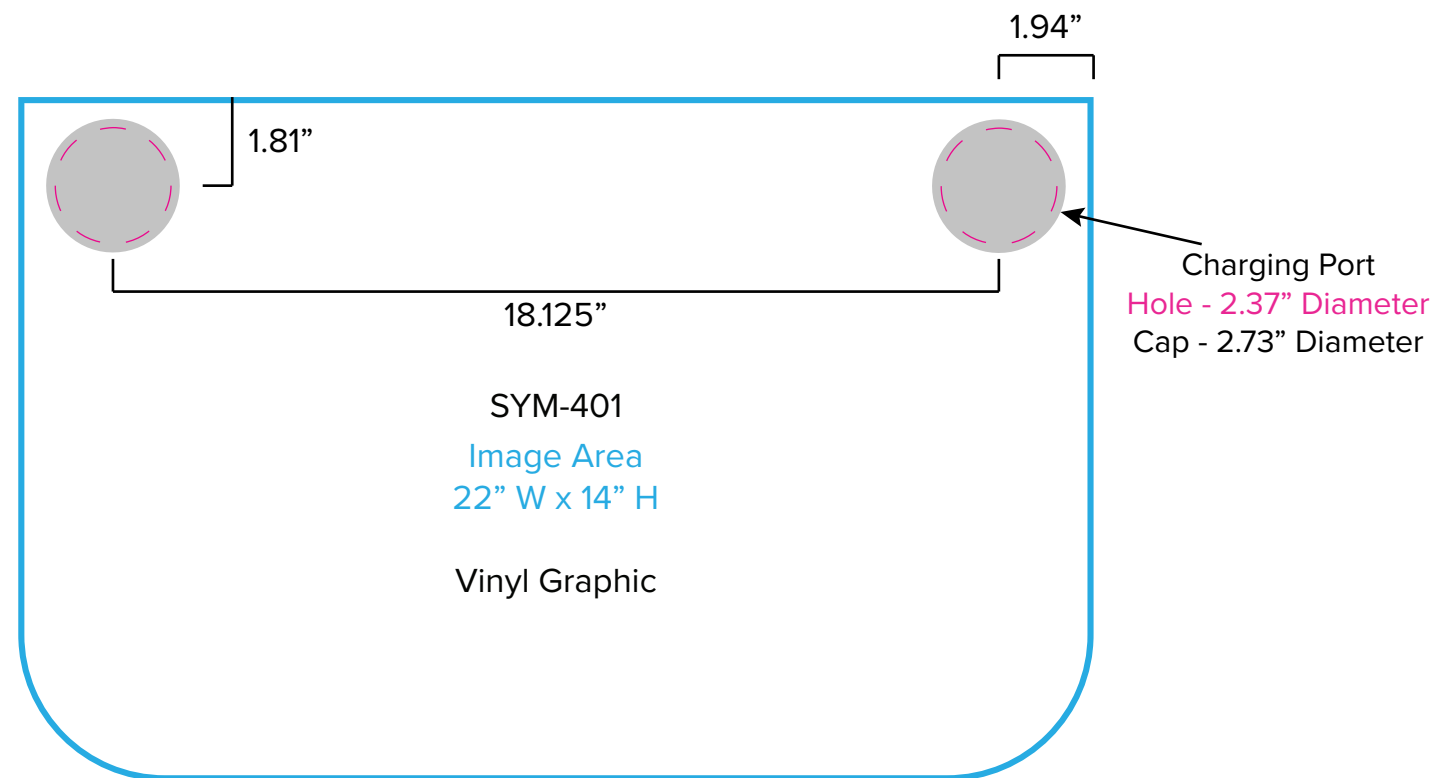

# Graphic Template 10 x 20 Inline Exhibit Backwall Graphics

NOTE: All Raster Art (jpg, tiff,psd, png, etc.) must be at least 100 dpi at print size.  
Standard kits are often customized. Please check with Customer Service to ensure that this template matches your specific job.

# Graphic Template Backwall Workstation Countertop – Vinyl Graphics

Countertop Graphics **NOT** included in base price. Please request pricing.

NOTE: All Raster Art (jpg, tiff,psd, png, etc.) must be at least 100 dpi at print size.  
Standard kits are often customized. Please check with Customer Service to ensure that this template matches your specific job.

# Graphic Template Reception Counter

D

Image Area  
15" W x 29.5" H

Direct Print Graphic

NOTE: All Raster Art (jpg, tiff,psd, png, etc.) must be at least 100 dpi at print size.  
Standard kits are often customized. Please check with Customer Service to ensure that this template matches your specific job.