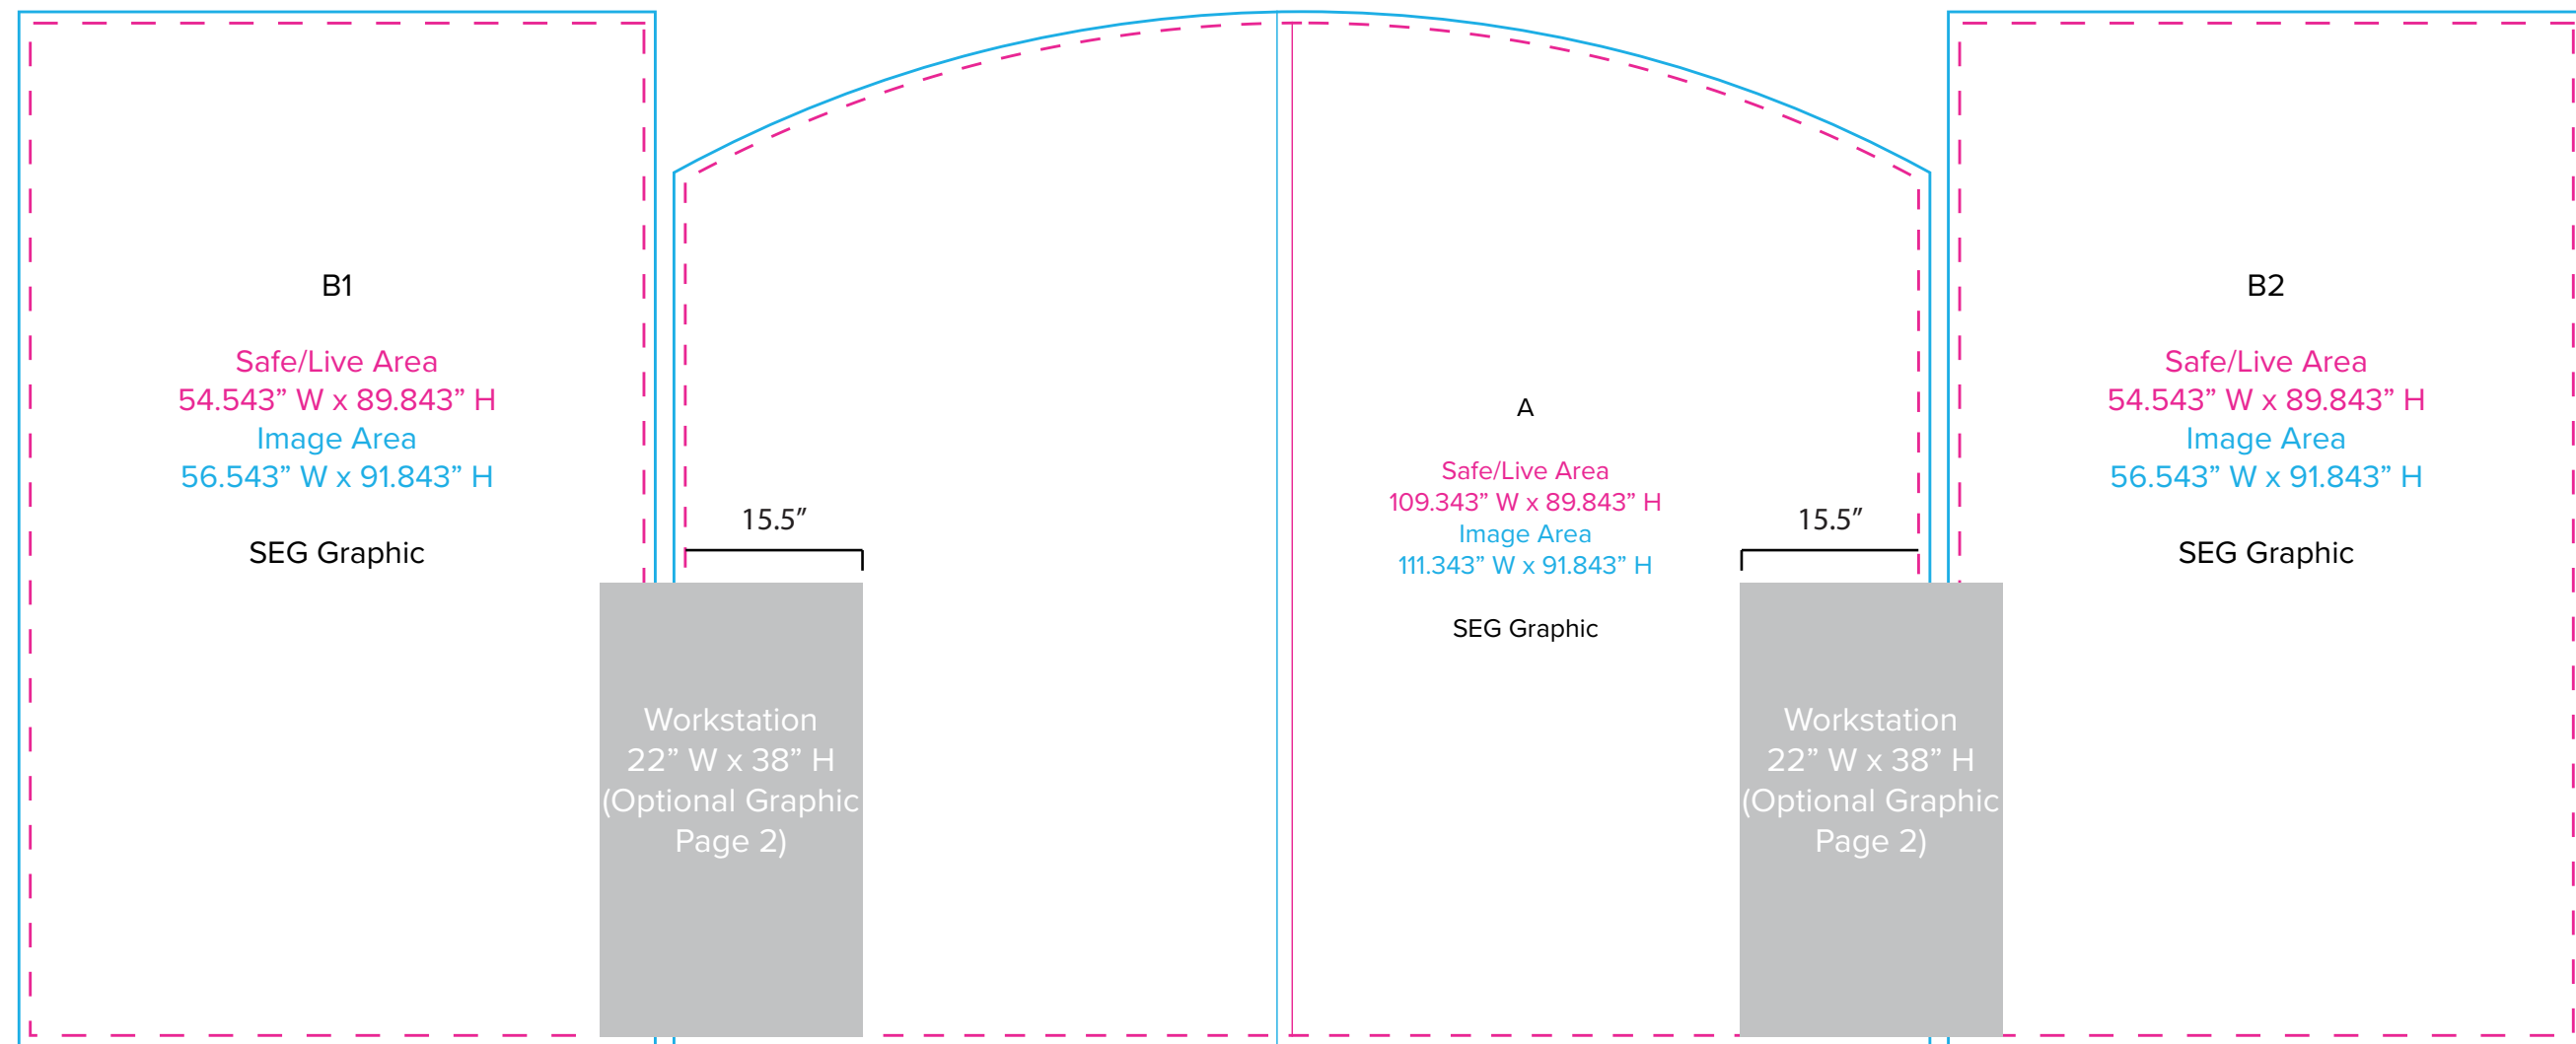

# Graphic Template 10 x 20 Inline Exhibit Backwall Graphics

NOTE: All Raster Art (jpg, tiff,psd, png, etc.) must be at least 100 dpi at print size.  
Standard kits are often customized. Please check with Customer Service to ensure that this template matches your specific job.

# Graphic Template Backwall Workstation Countertop – Vinyl Graphics

Countertop Graphics **NOT** included in base price. Please request pricing.

NOTE: All Raster Art (jpg, tiff,psd, png, etc.) must be at least 100 dpi at print size.  
Standard kits are often customized. Please check with Customer Service to ensure that this template matches your specific job.

# Graphic Template Reception Counter

D

Image Area  
15" W x 29.5" H

Direct Print Graphic

NOTE: All Raster Art (jpg, tiff,psd, png, etc.) must be at least 100 dpi at print size.  
Standard kits are often customized. Please check with Customer Service to ensure that this template matches your specific job.